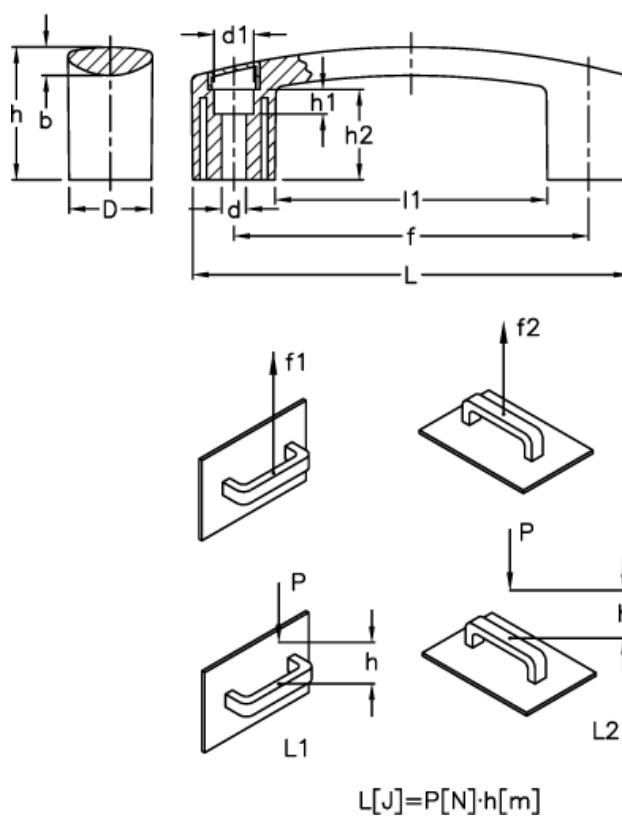

Data Sheet

Article number: 23052604112
Description: E+G Bridge handle
EBP.200-8-C2 Orange

Measures

b	= 9.5	h1	= 16.0
d	= 8.5	h2	= 35.0
D	= 28.5	L	= 208.5
d1	= 13.5	l1	= 150.5
f	= 179 +/-1	L1 (J)	= 16
F1 (N)	= 2200	L2 (J)	= 9
F2 (N)	= 1500		
h	= 51		